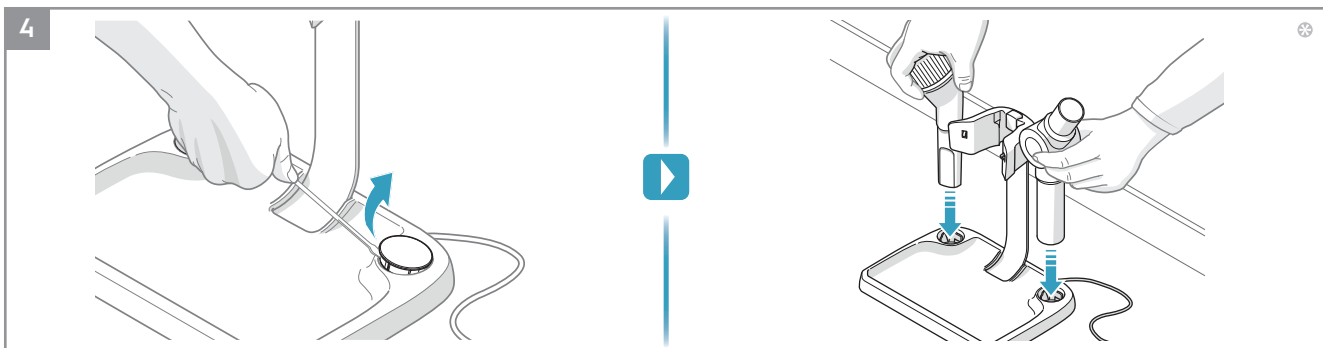

Brown Sugar & Fig
Ref: ESFI
Part nr: 9001677781

Evening Rose
Ref: ESRO
Part nr: 9001677765

Tropical Breeze
Ref: ESCO
Part nr: 9001677799

S-fresh 18 Value pack
Ref: ESVP1
Part nr: 9001681221

⚙️ Certain models only