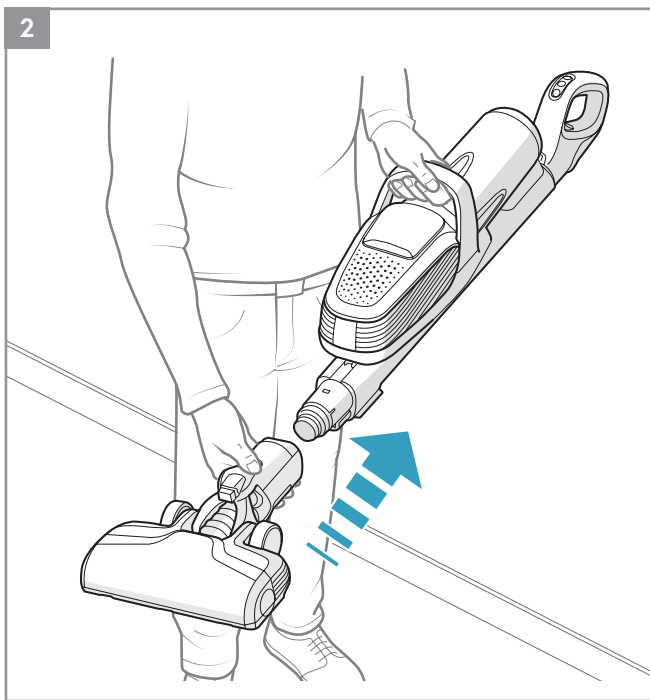

Brown Sugar & Fig
Ref: ESFI
Part nr: 9001677781

Evening Rose
Ref: ESRO
Part nr: 9001677765

Tropical Breeze
Ref: ESCO
Part nr: 9001677799

S-fresh 18 Value pack
Ref: ESVP1
Part nr: 9001681221

⚙️ Certain models only