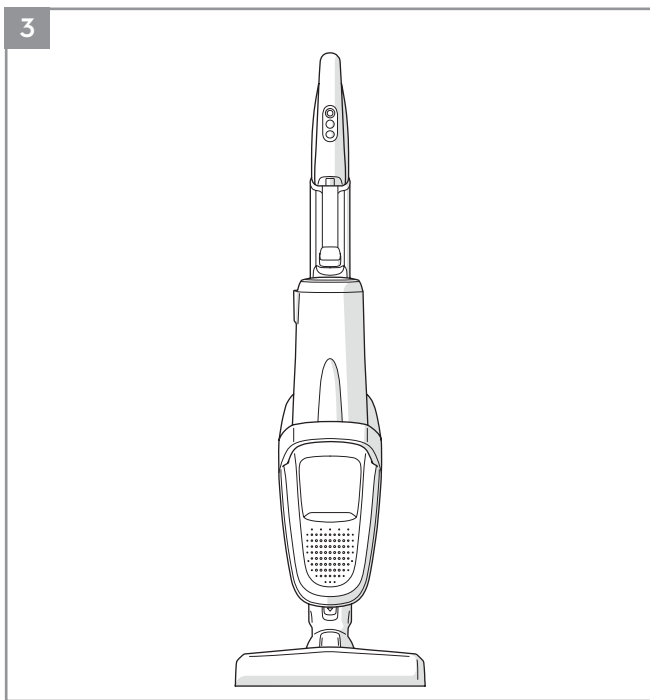

Brown Sugar & Fig
Ref: ESFI
Part nr: 9001677781

Evening Rose
Ref: ESRO
Part nr: 9001677765

Tropical Breeze
Ref: ESCO
Part nr: 9001677799

S-fresh 18 Value pack
Ref: ESVP1
Part nr: 9001681221

⚙️ Certain models only