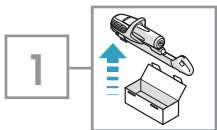

Brown Sugar & Fig
Ref: ESFI
Part nr: 9001677781

Evening Rose
Ref: ESRO
Part nr: 9001677765

Tropical Breeze
Ref: ESCO
Part nr: 9001677799

S-fresh 18 Value pack
Ref: ESVP1
Part nr: 9001681221

⚙️ Certain models only