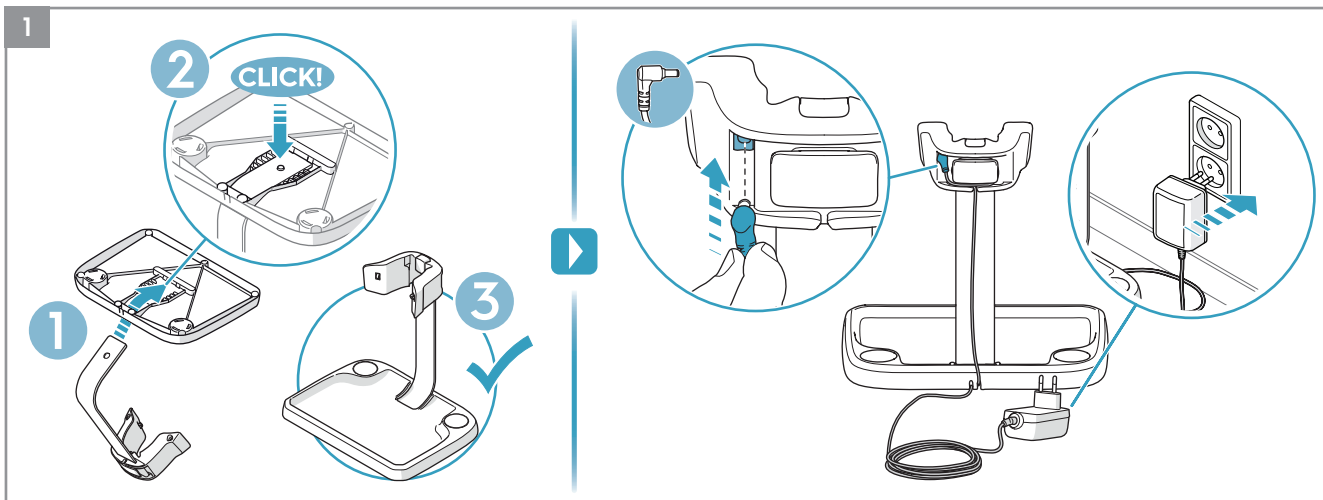

Brown Sugar & Fig
Ref: ESFI
Part nr: 9001677781

Evening Rose
Ref: ESRO
Part nr: 9001677765

Tropical Breeze
Ref: ESCO
Part nr: 9001677799

S-fresh 18 Value pack
Ref: ESVP1
Part nr: 9001681221

⚙️ Certain models only