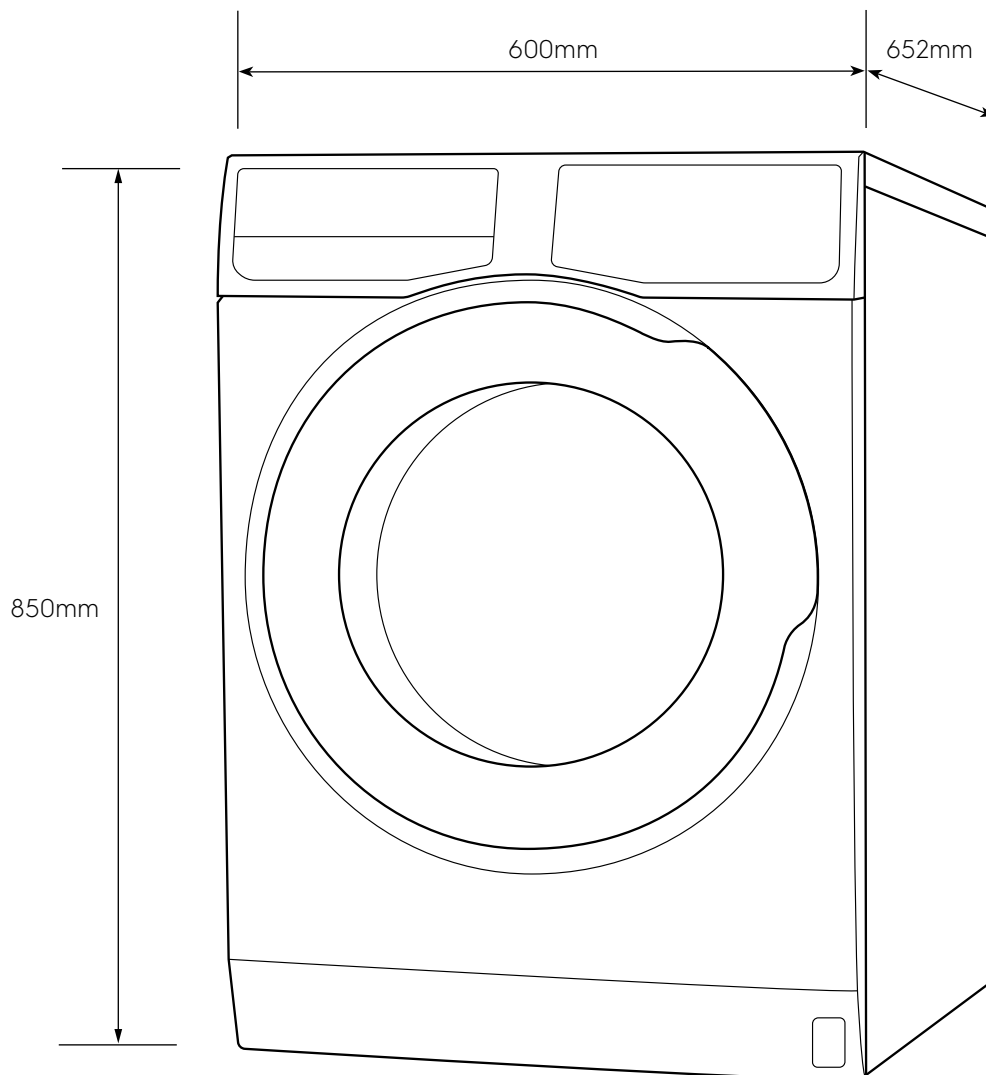

Dimension Guide

Front Load Washer

Model:
EWF9025BQWA

Dimensions			
	width	height	depth
Product (mm)	600	850	652

Please note! Dimensions to be used as a guide only. All customers MUST refer to the user manual supplied with the product for detailed installation instructions.