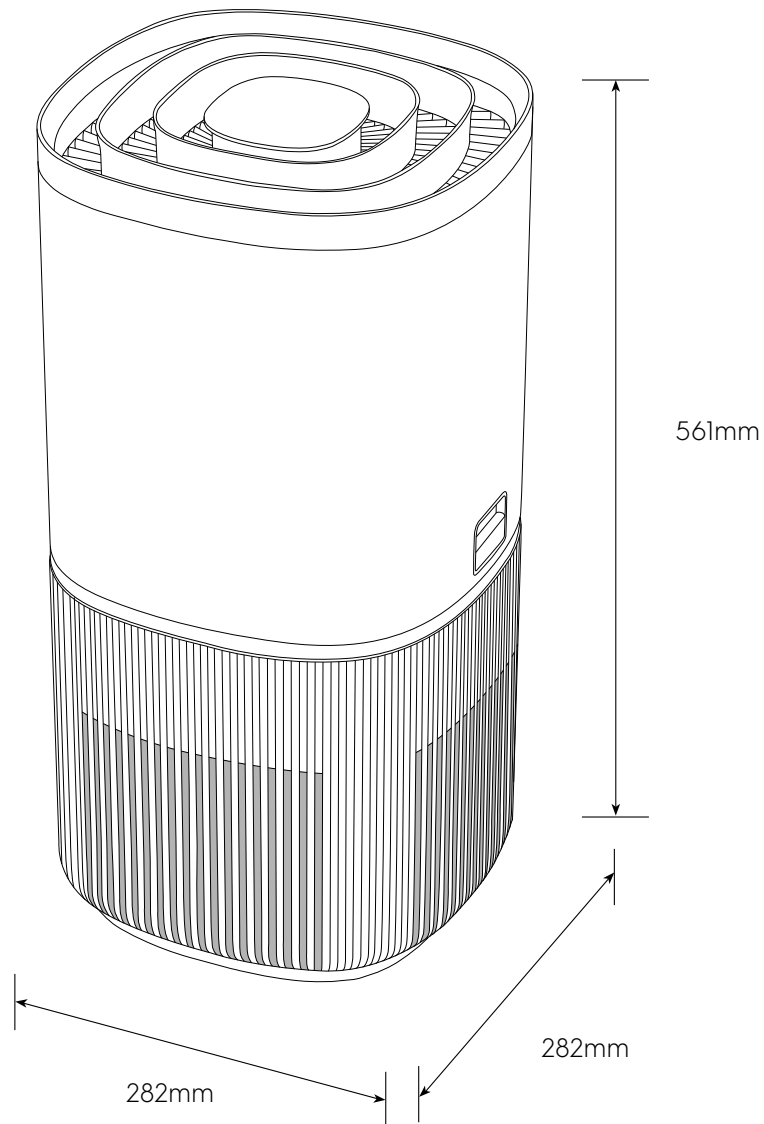

Dimension Guide

Air Purifier

Model:
EP53-46UGA

Dimensions

	width	height	depth
Product (mm)	282	561	282

Please note! Dimensions to be used as a guide only. All customers MUST refer to the user manual supplied with the product for detailed installation instructions.