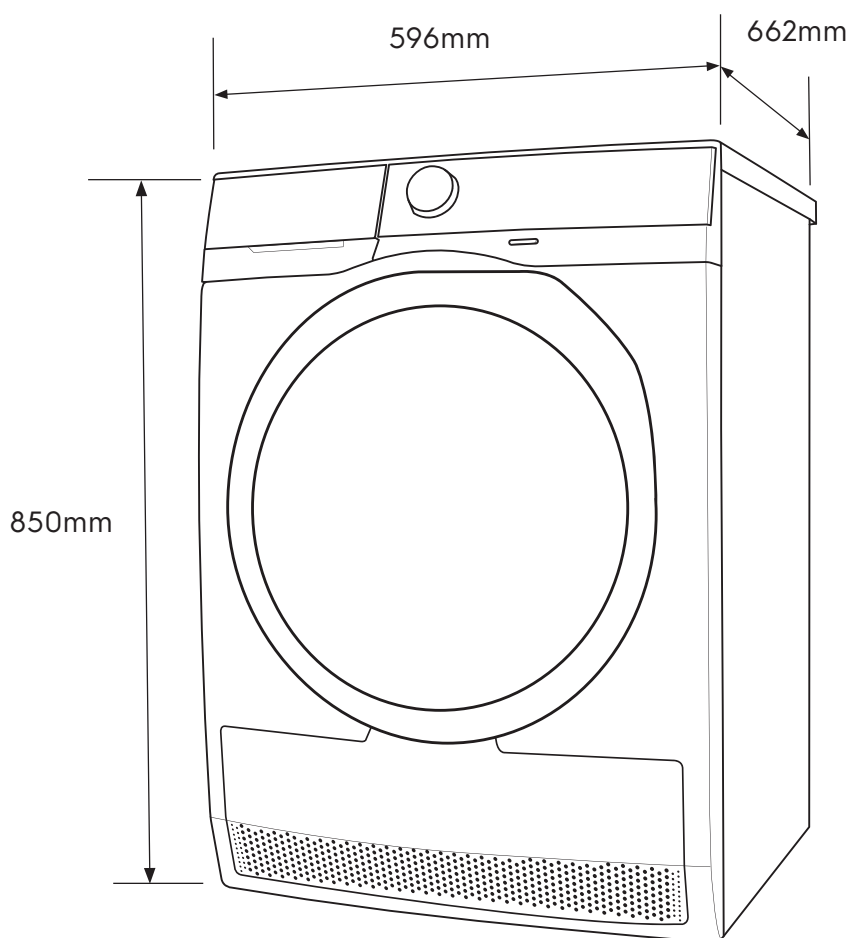

Dimension Guide

Heat Pump Dryer

Model:
EDH803J5WC

Dimensions

| | width | height | depth |
|--------------|-------|--------|-------|
| Product (mm) | 596 | 850 | 662 |

Please note! Dimensions to be used as a guide only. All customers MUST refer to the user manual supplied with the product for detailed installation instructions.

© 2024 Electrolux S.E.A PTE. LTD. ELX_DIM_EDH803J5WC_VN_Jul24

Model:
EDH803J5WC