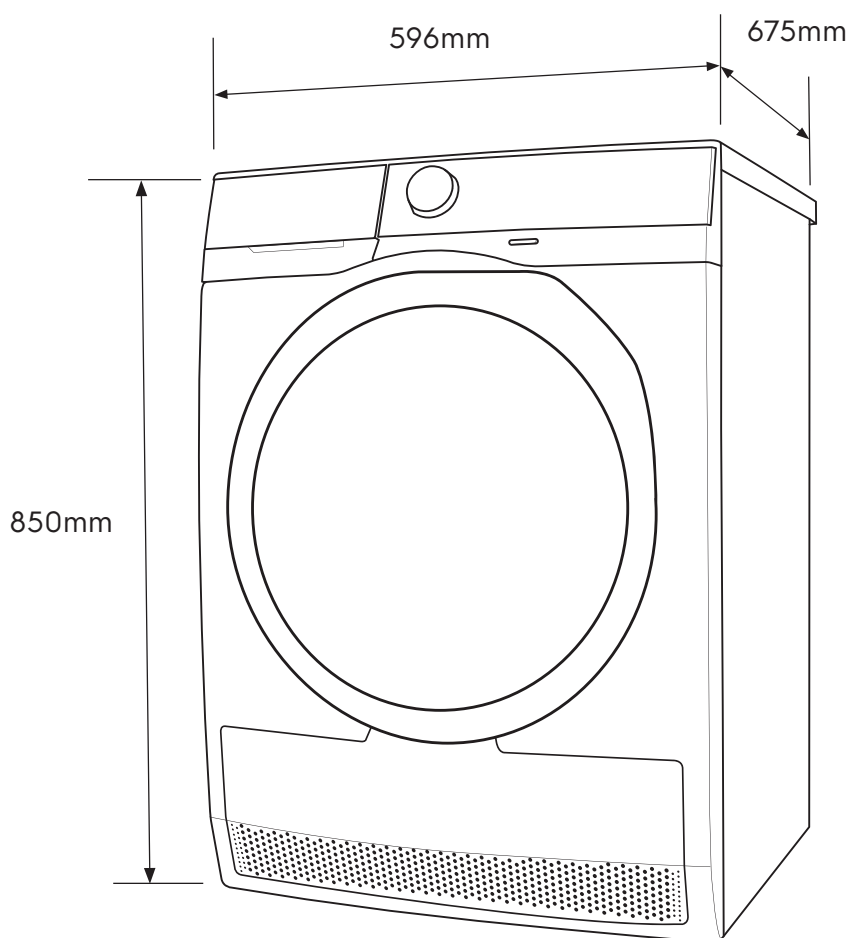

Dimension Guide

Heat Pump Dryer

Model:
EDH903R7SC

Dimensions

	width	height	depth
Product (mm)	596	850	675

Please note! Dimensions to be used as a guide only. All customers MUST refer to the user manual supplied with the product for detailed installation instructions.

© 2024 Electrolux S.E.A PTE. LTD. ELX_DIM_EDH903R7SC_VN_Jul24

Model:
EDH903R7SC