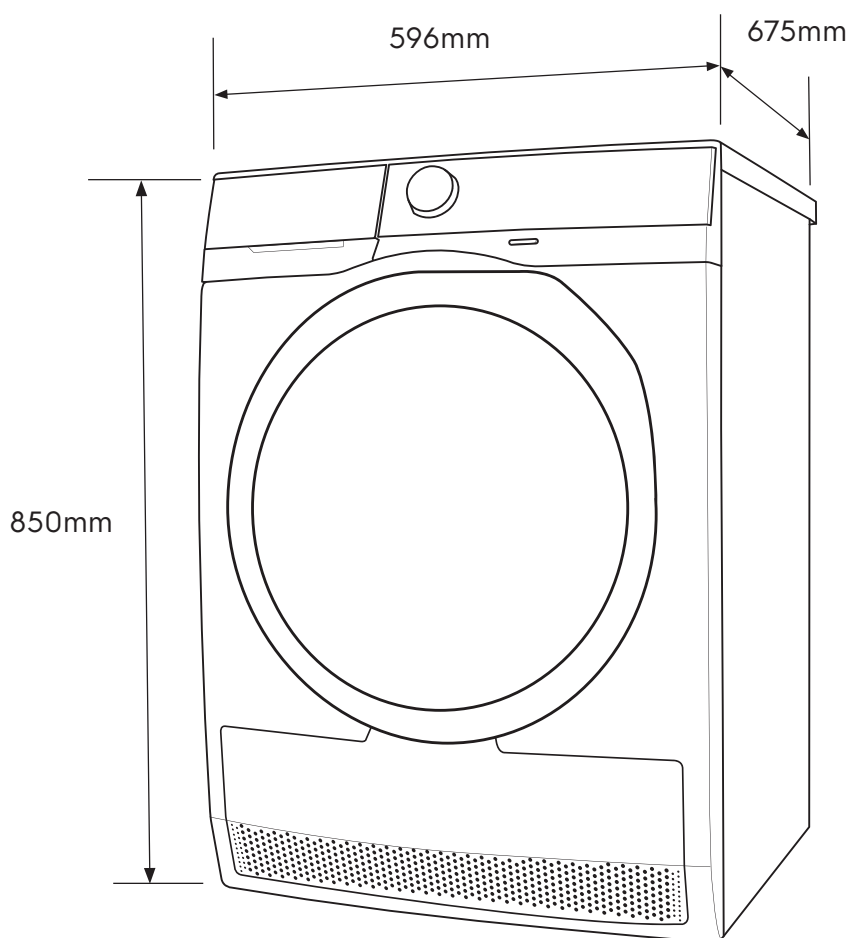

Dimension Guide

Heat Pump Dryer

Model:
EDH903R7WC

Dimensions

	width	height	depth
Product (mm)	596	850	675

Please note! Dimensions to be used as a guide only. All customers MUST refer to the user manual supplied with the product for detailed installation instructions.

© 2024 Electrolux S.E.A PTE. LTD. ELX_DIM_EDH903R7WC_VN_Jul24

Model:
EDH903R7WC