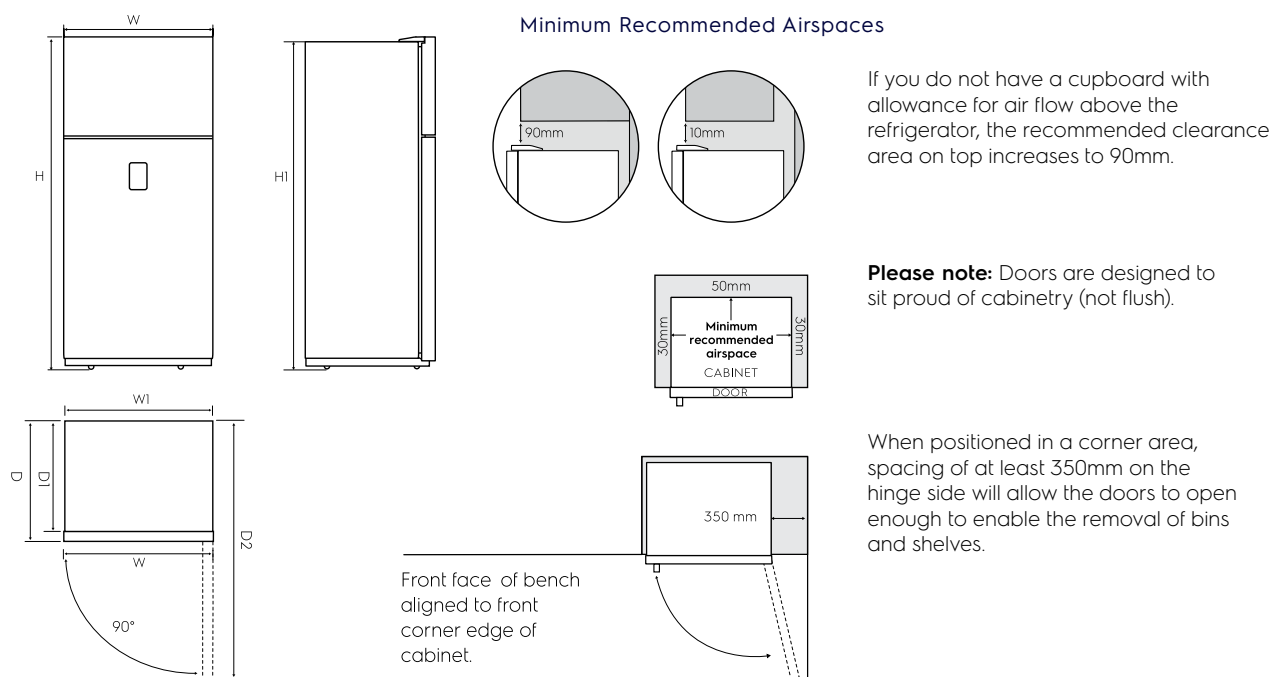

Dimension Guide

Top freezer refrigerator

Model:

ETB3760M-H

Top Mount Models	Door width (W)	Total depth (D)	Maximum height (H)	Cabinet width (W1)	Cabinet depth (D1)	Depth door open (D2)	Cabinet height (H1)
ETB3760M-H	598	650	1756	595	586	1200	1740

Important! Please ensure that the access to your kitchen (including doorways, corridors, island benches, etc) allows sufficient clearance to move your fridge into position.

Please note! Dimensions to be used as a guide only. All customers MUST refer to the user manual supplied with the product for detailed installation instructions.