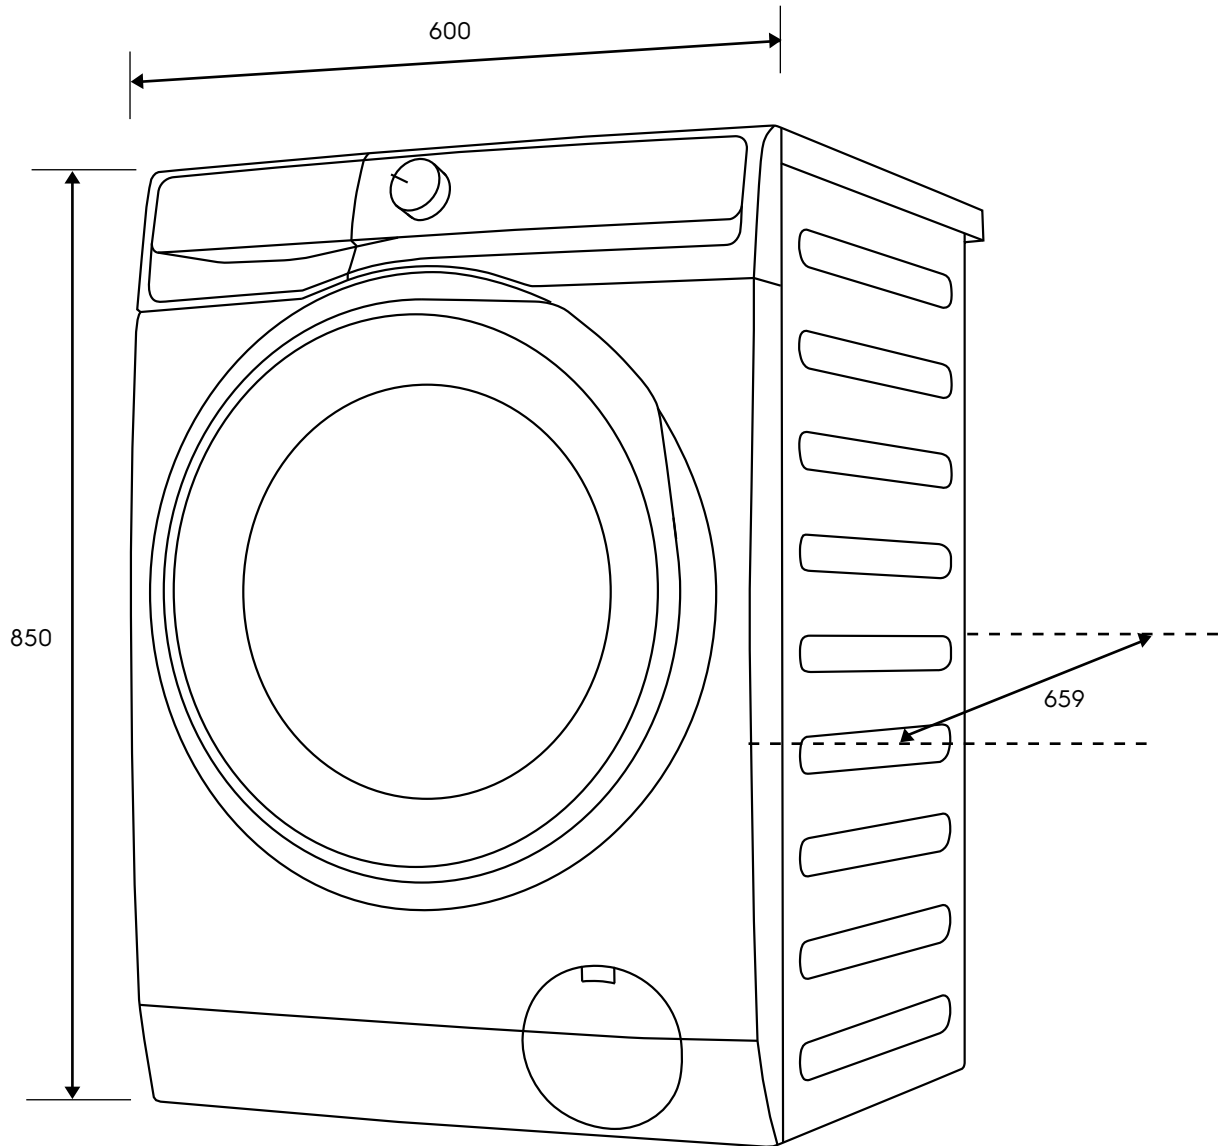

# Dimension Guide

## Washer dryer

**Model:**  
EWW1023P5SC

### Dimensions

	width	height	depth
Product (mm)	600	850	659

**Please note!** Dimensions to be used as a guide only. All customers MUST refer to the user manual supplied with the product for detailed installation instructions.