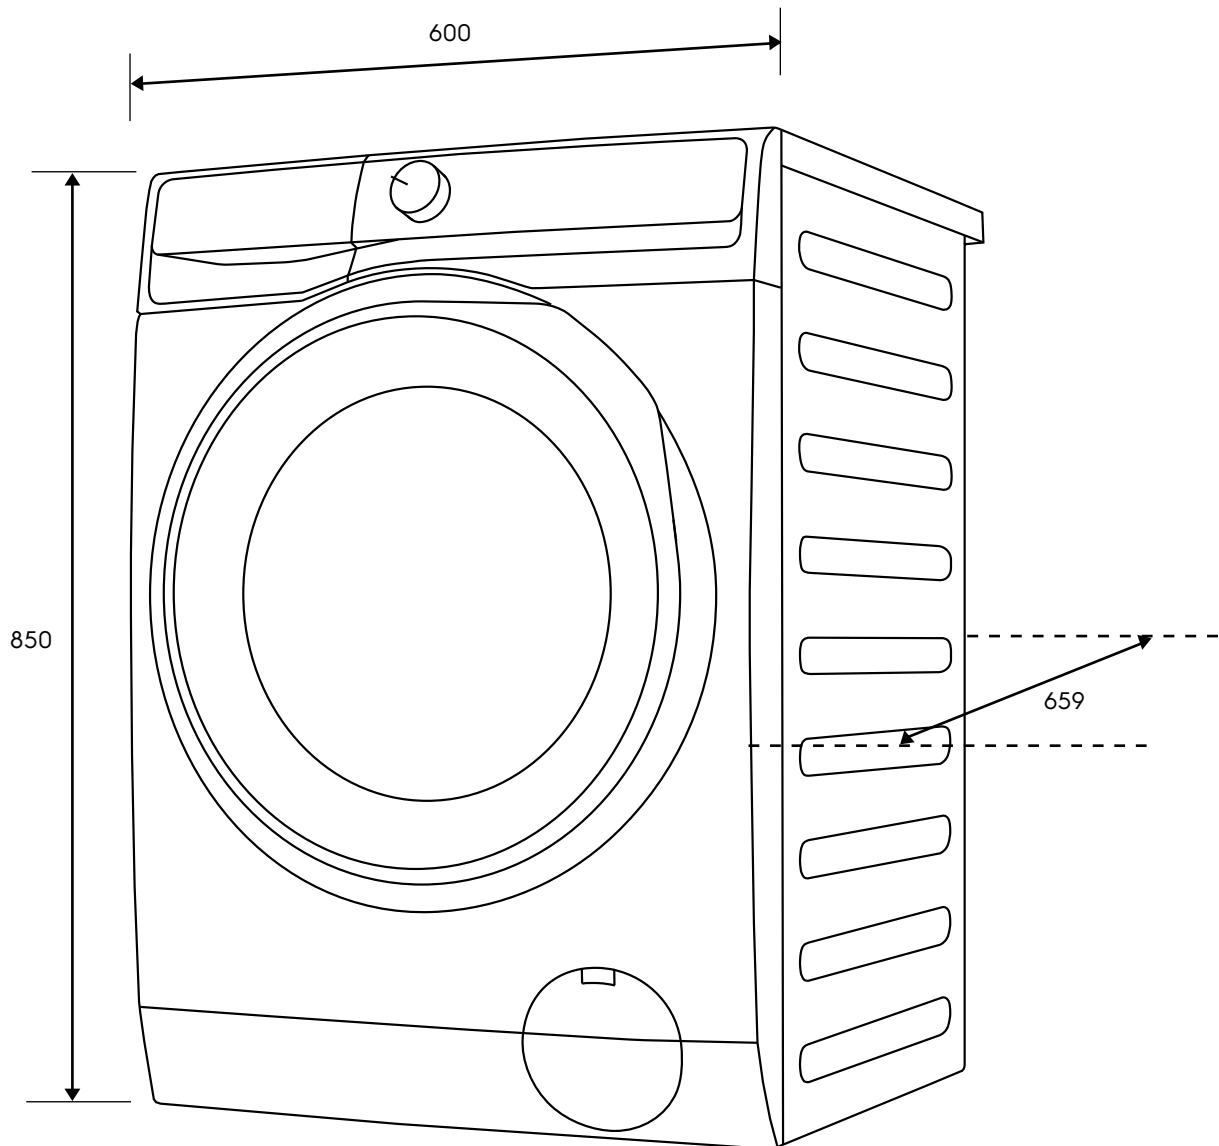

Dimension Guide

Washer dryer

Model:
EWW1123P5WC

Dimensions

	width	height	depth
Product (mm)	600	850	659

Please note! Dimensions to be used as a guide only. All customers MUST refer to the user manual supplied with the product for detailed installation instructions.