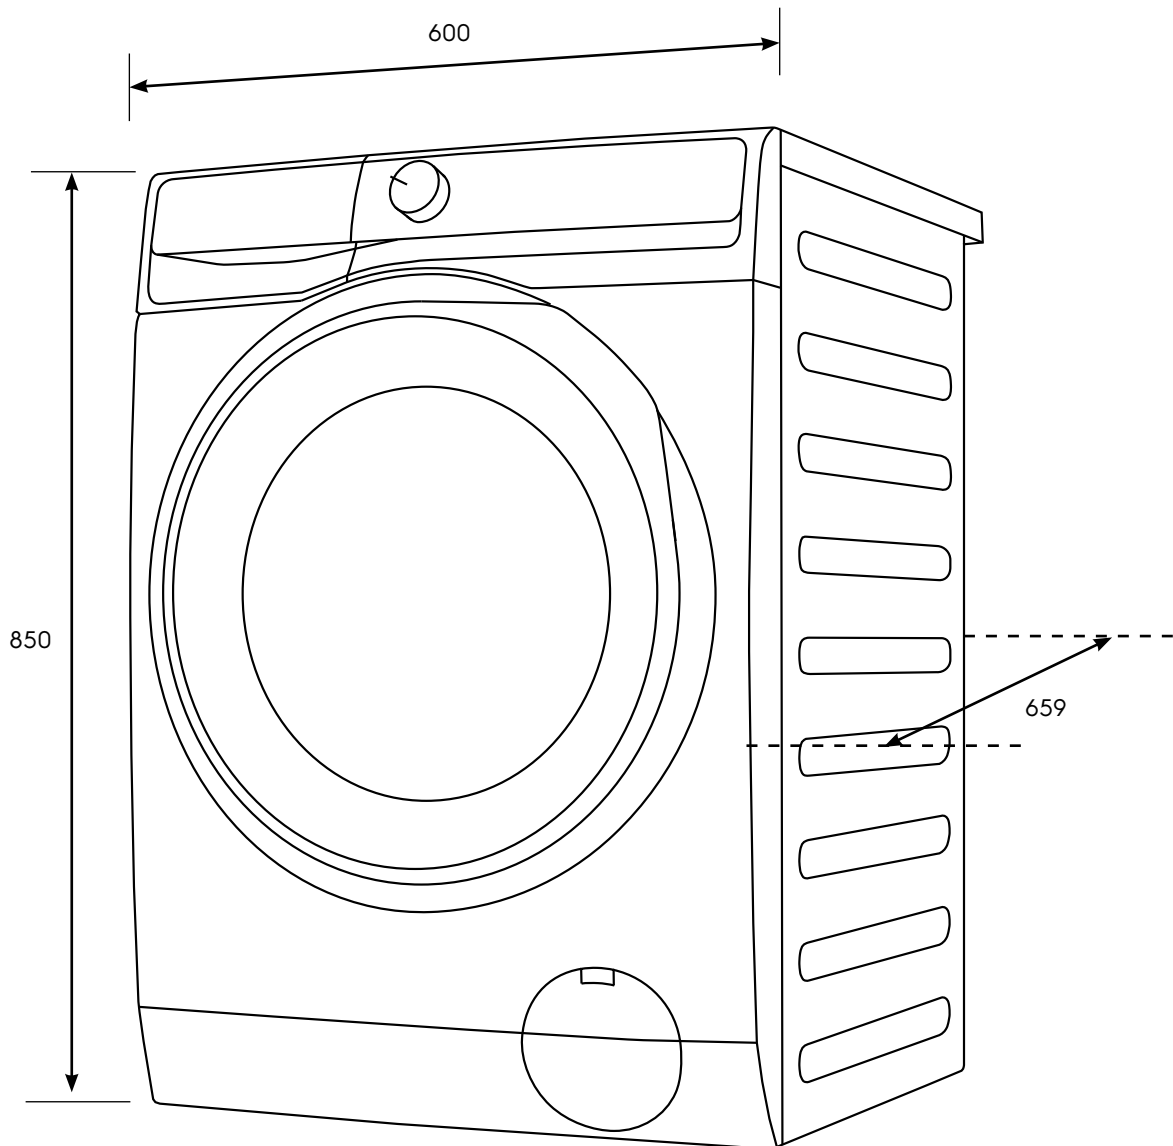

Dimension Guide

Washer dryer

Model:

EWW1343R7WC

Dimensions

	width	height	depth
Product (mm)	600	850	659

Please note! Dimensions to be used as a guide only. All customers MUST refer to the user manual supplied with the product for detailed installation instructions.