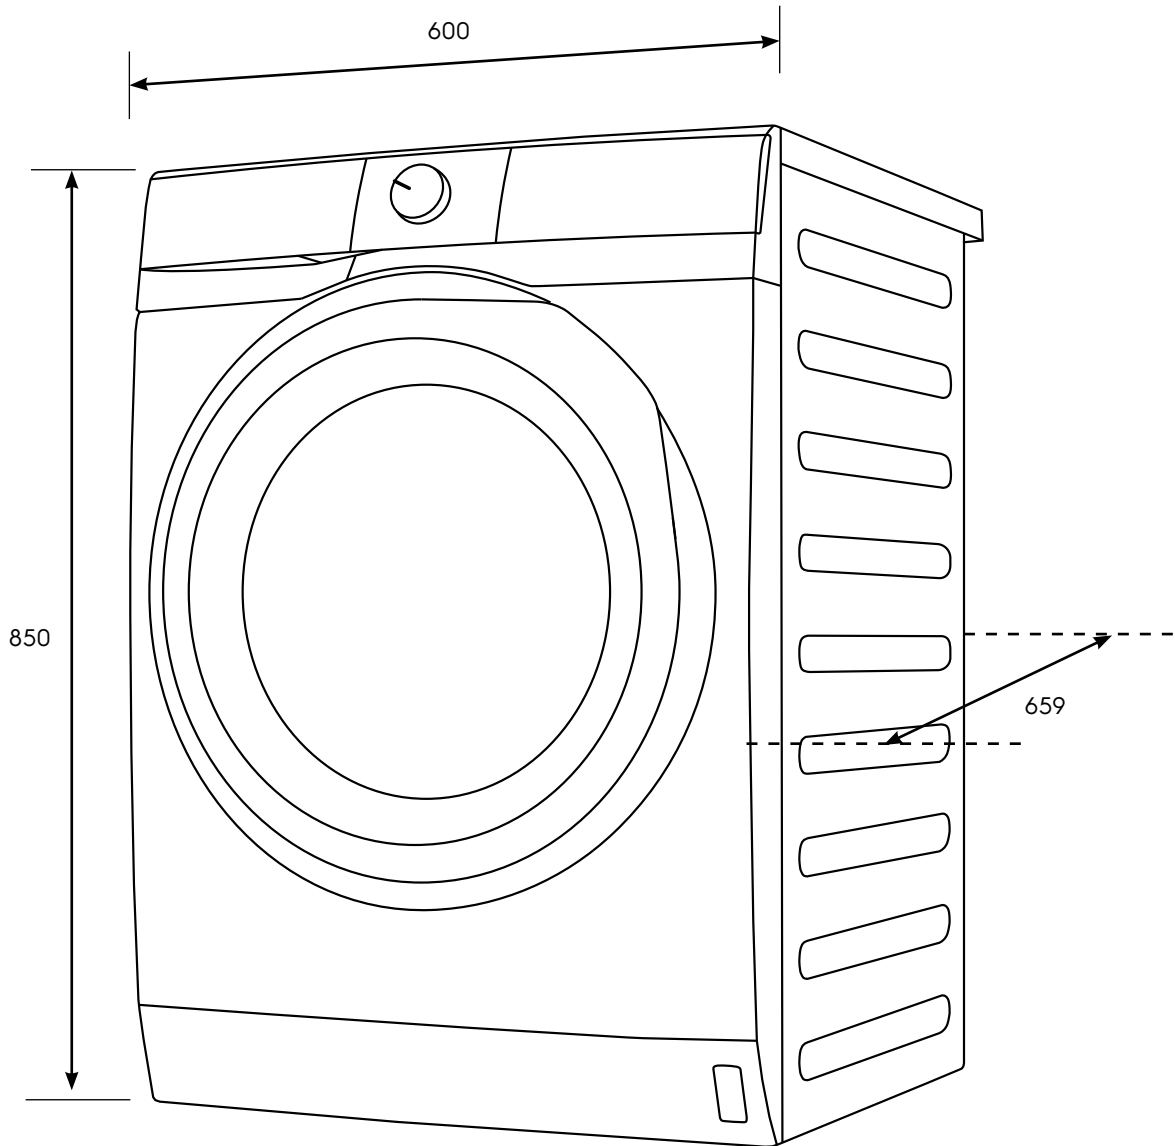

Dimension Guide

Front load washing machine

Model:
EWF1024D3SC

Dimensions			
	width	height	depth
Product (mm)	600	850	659

Please note! Dimensions to be used as a guide only. All customers MUST refer to the user manual supplied with the product for detailed installation instructions.