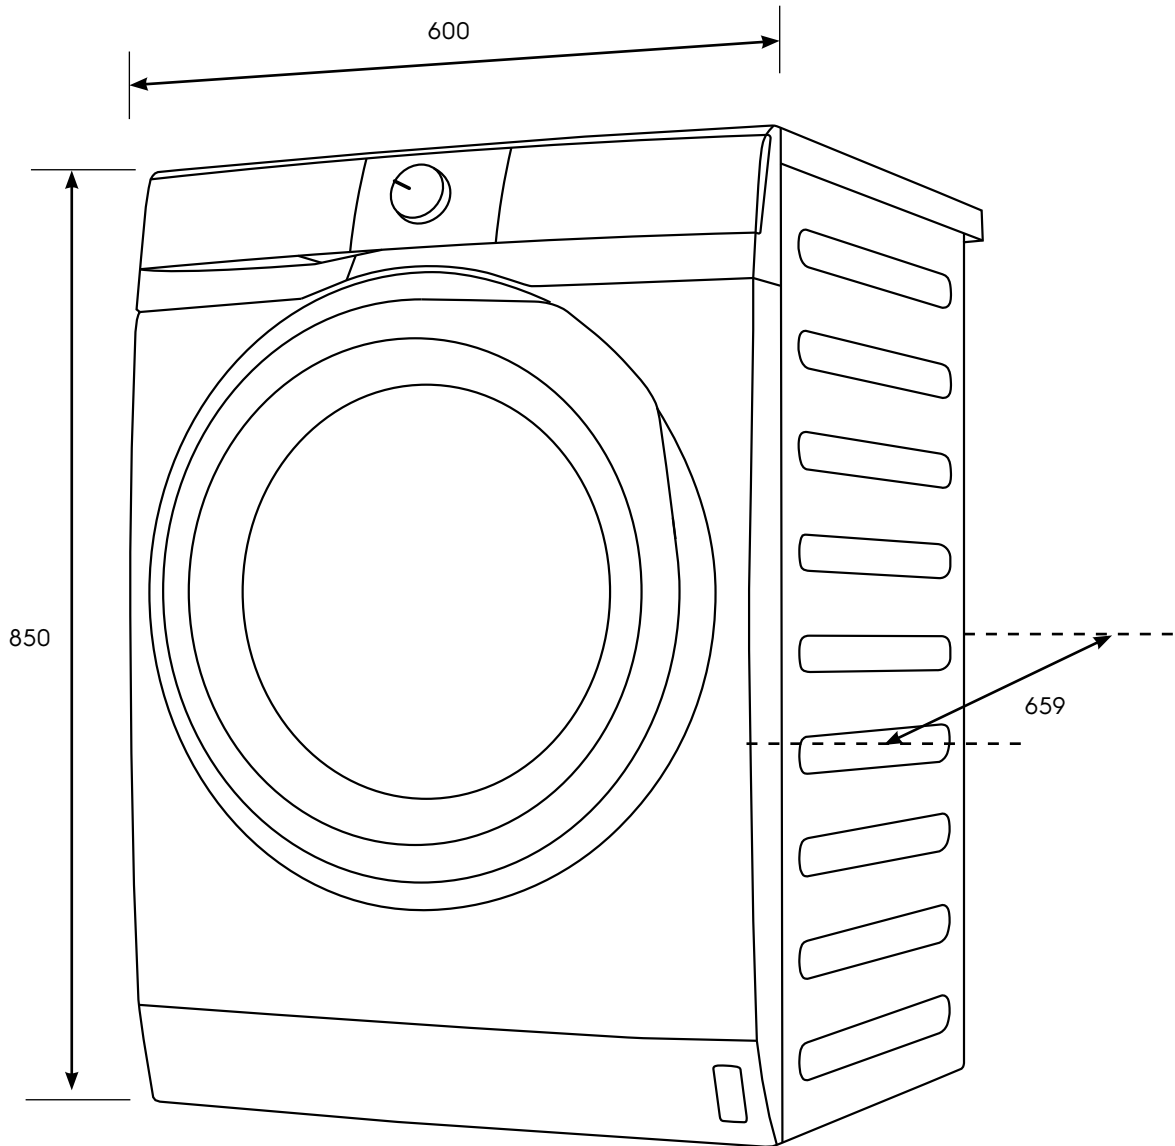

Dimension Guide

Front load washing machine

Model:
EWF1024D3WC

Dimensions

	width	height	depth
Product (mm)	600	850	659

Please note! Dimensions to be used as a guide only. All customers MUST refer to the user manual supplied with the product for detailed installation instructions.