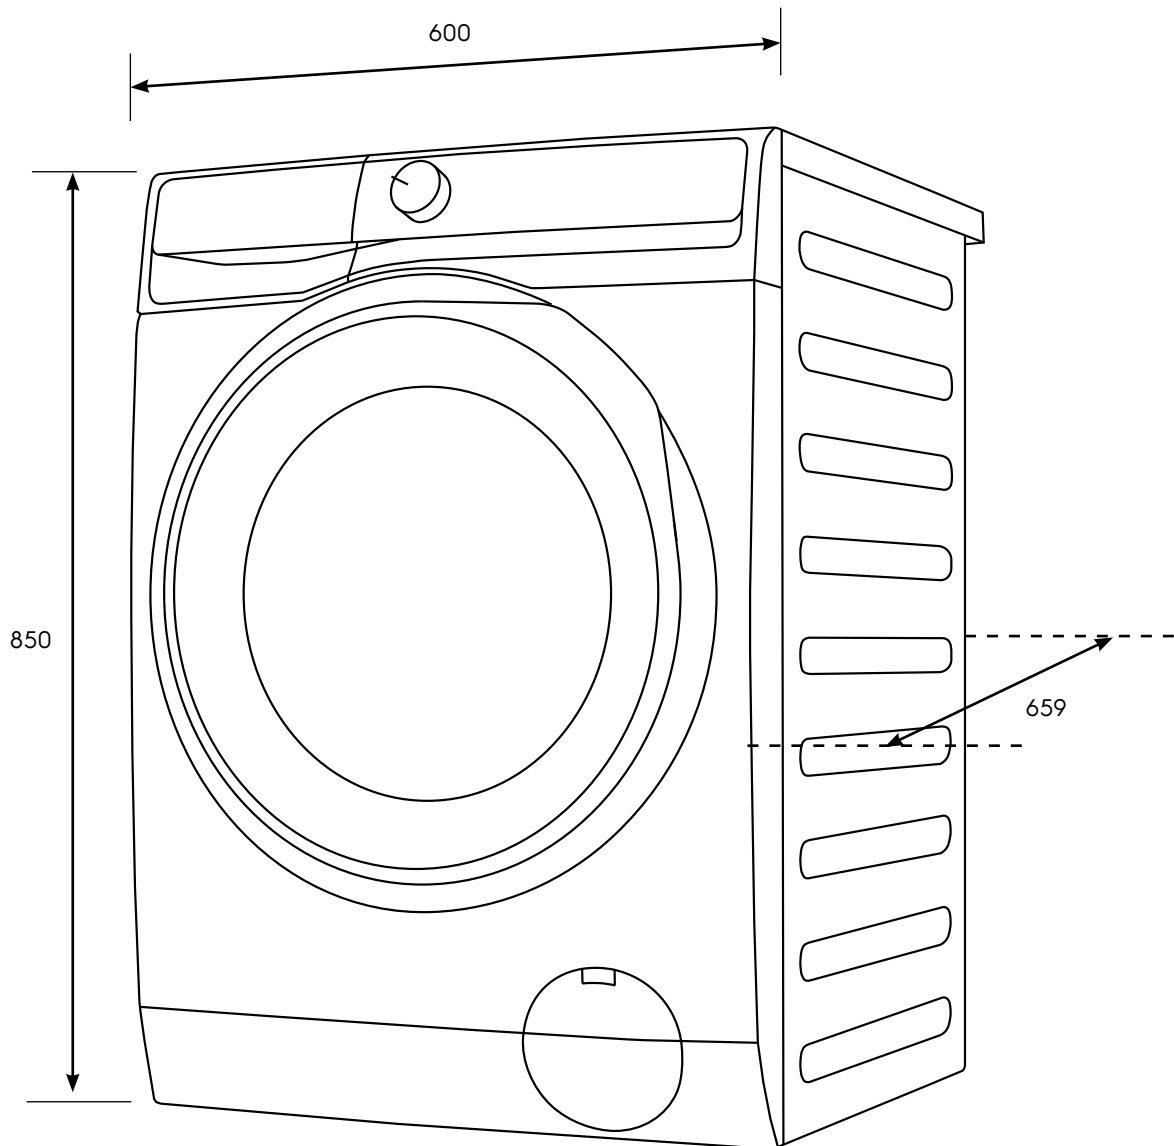

Dimension Guide

Washing machine

Model:
EWF1142R9SC

Dimensions

	width	height	depth
Product (mm)	600	850	659

Please note! Dimensions to be used as a guide only. All customers MUST refer to the user manual supplied with the product for detailed installation instructions.