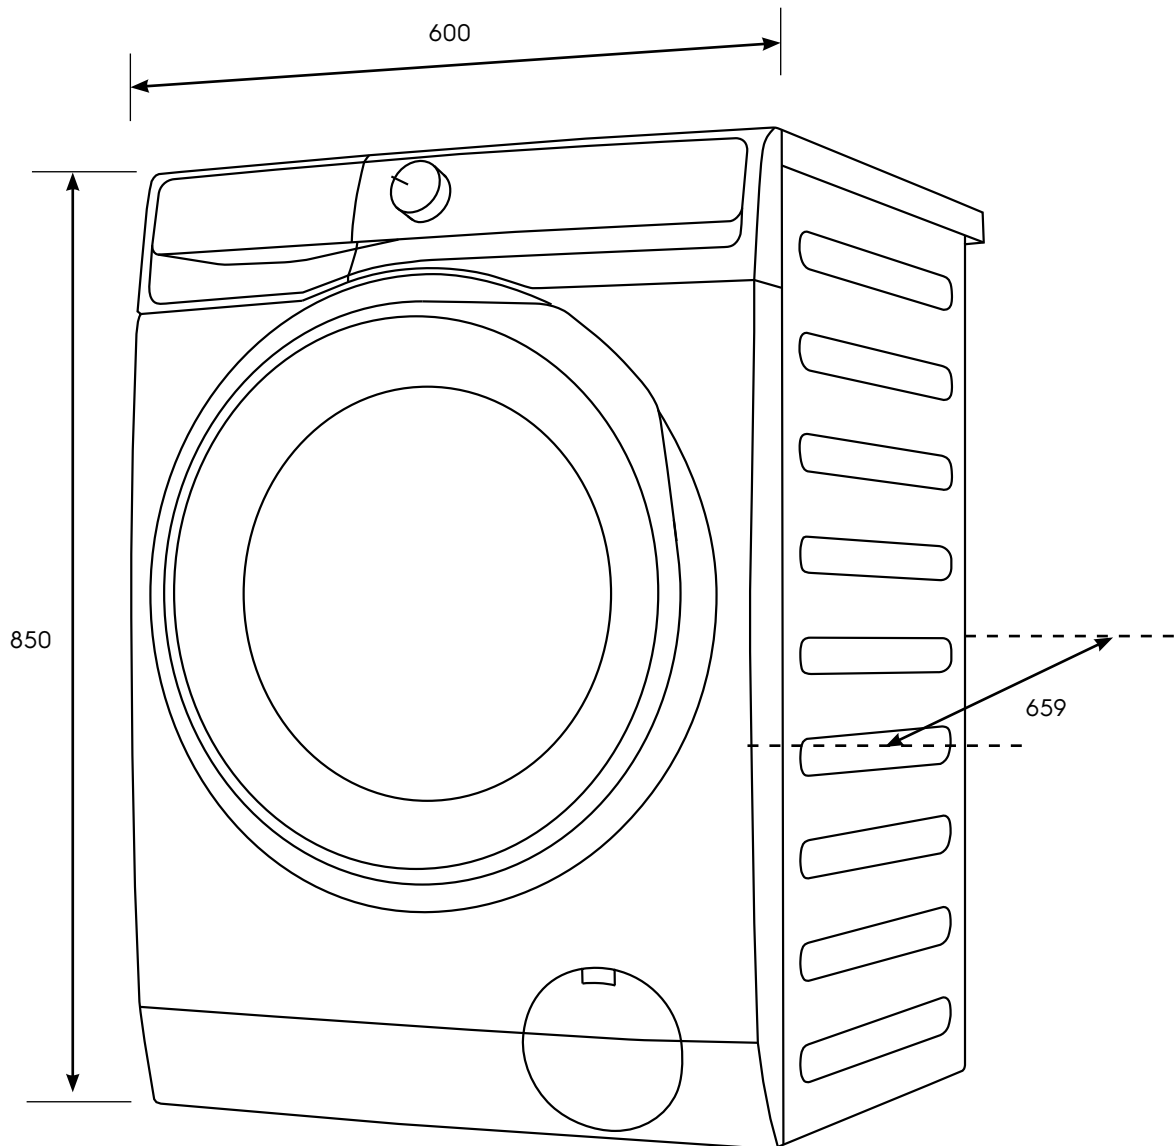

Dimension Guide

Washing machine

Model:
EWF1343R7WC

Dimensions			
	width	height	depth
Product (mm)	600	850	659

Please note! Dimensions to be used as a guide only. All customers MUST refer to the user manual supplied with the product for detailed installation instructions.