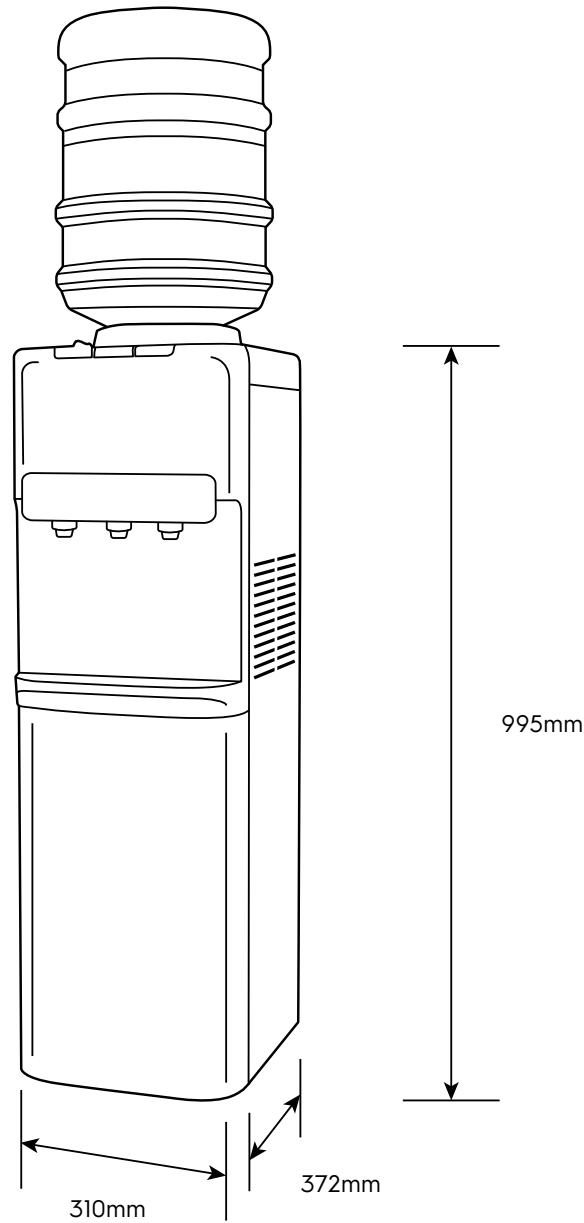

# Dimension Guide

## 14L Cabinet Top Loading

**Model:**  
EDBMFACWF

Dimensions			
	width	height	depth
Product (mm)	310	995	372

**Please note!** Dimensions to be used as a guide only. All customers MUST refer to the user manual supplied with the product for detailed installation instructions.  
© 2023 Electrolux S.E.A PTE. LTD. ELX\_DIM\_EDBMFACWF\_Jul23