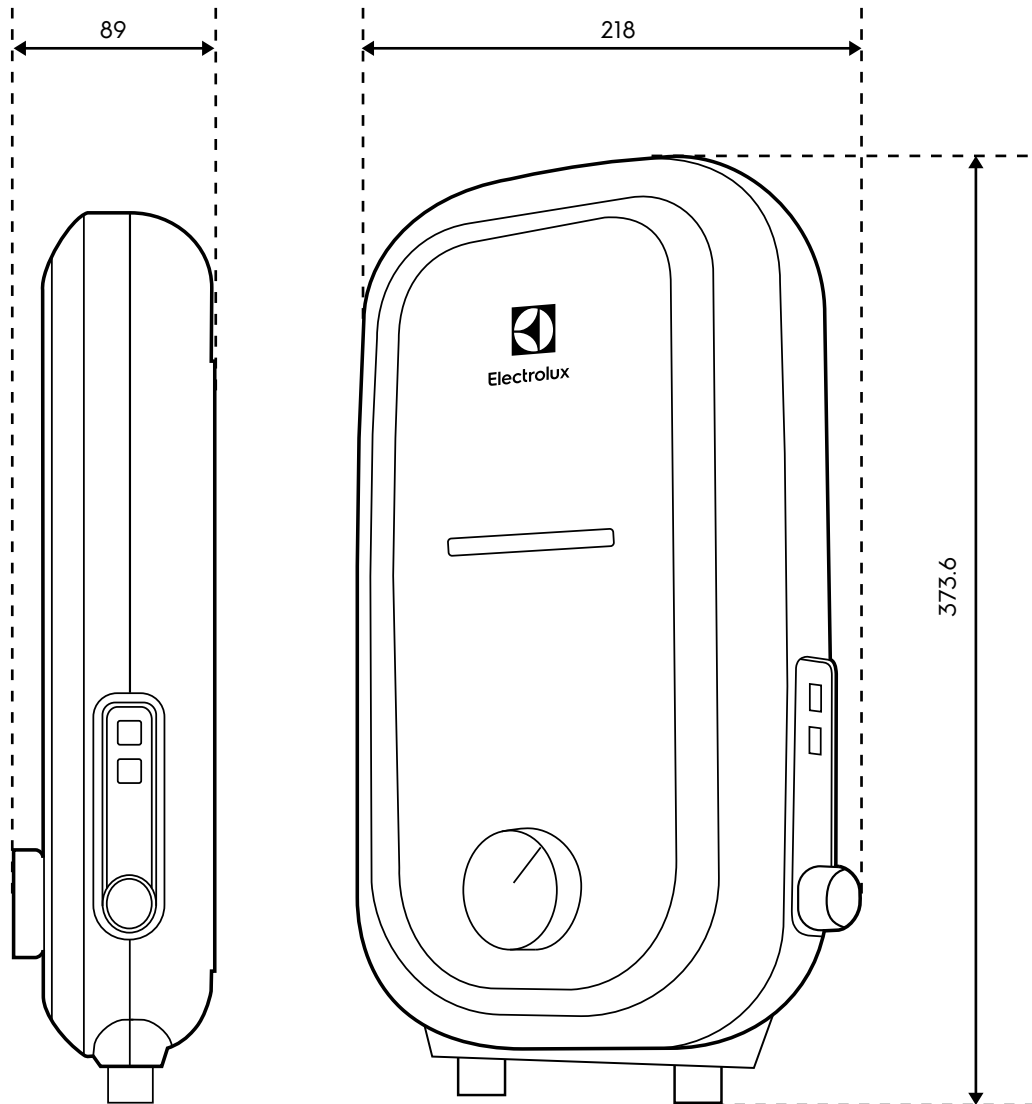

# Dimension Guide

### Dimensions

	width	height	depth
Product (mm)	218	373.6	89

**Please note!** Dimensions to be used as a guide only. All customers MUST refer to the user manual supplied with the product for detailed installation instructions.