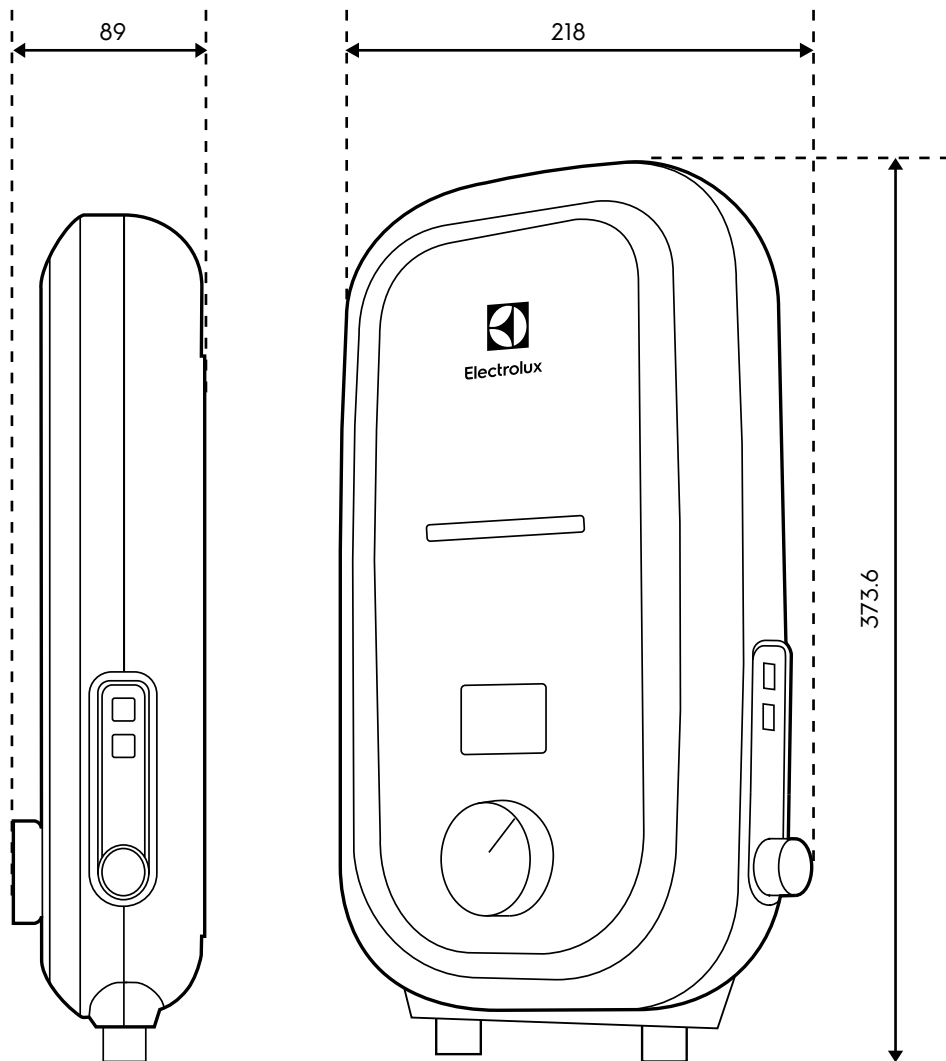

Dimension Guide

Instant water heater

Model:
EWE451RB-G6

Dimensions

	width	height	depth
Product (mm)	218	373.6	89

Please note! Dimensions to be used as a guide only. All customers MUST refer to the user manual supplied with the product for detailed installation instructions.