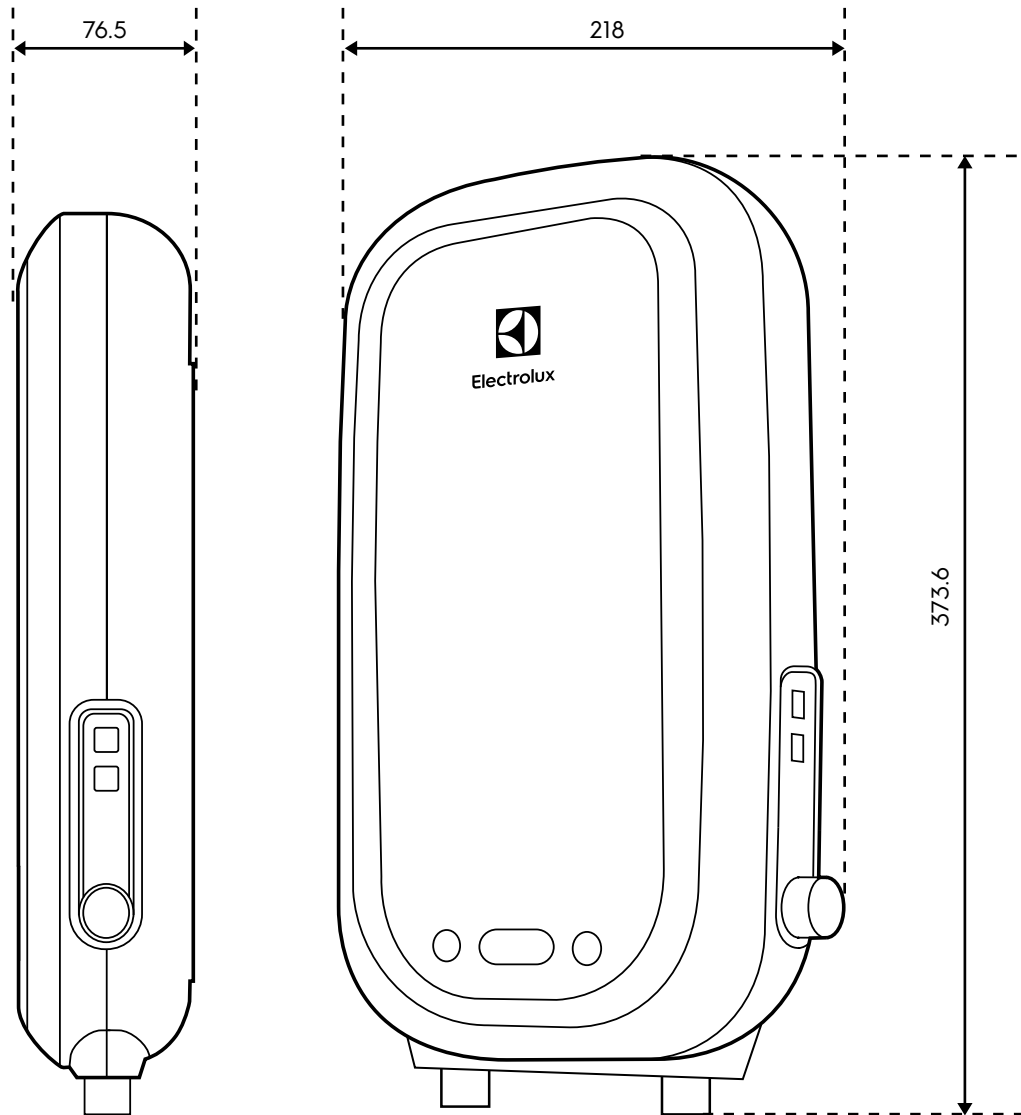

# Dimension Guide

### Dimensions

	width	height	depth
Product (mm)	218	373.6	76.5

**Please note!** Dimensions to be used as a guide only. All customers MUST refer to the user manual supplied with the product for detailed installation instructions.