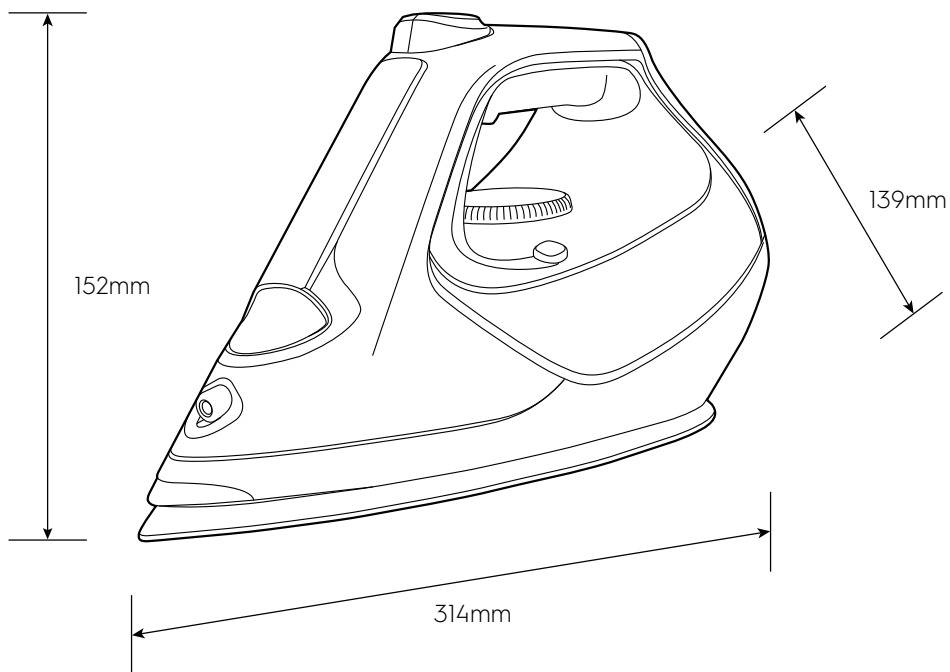

# Dimension Guide

## Steam Iron

**Model:**  
E7SII-60WB

Dimensions			
	width	height	depth
Product (mm)	314	152	139

**Please note!** Dimensions to be used as a guide only. All customers MUST refer to the user manual supplied with the product for detailed installation instructions.