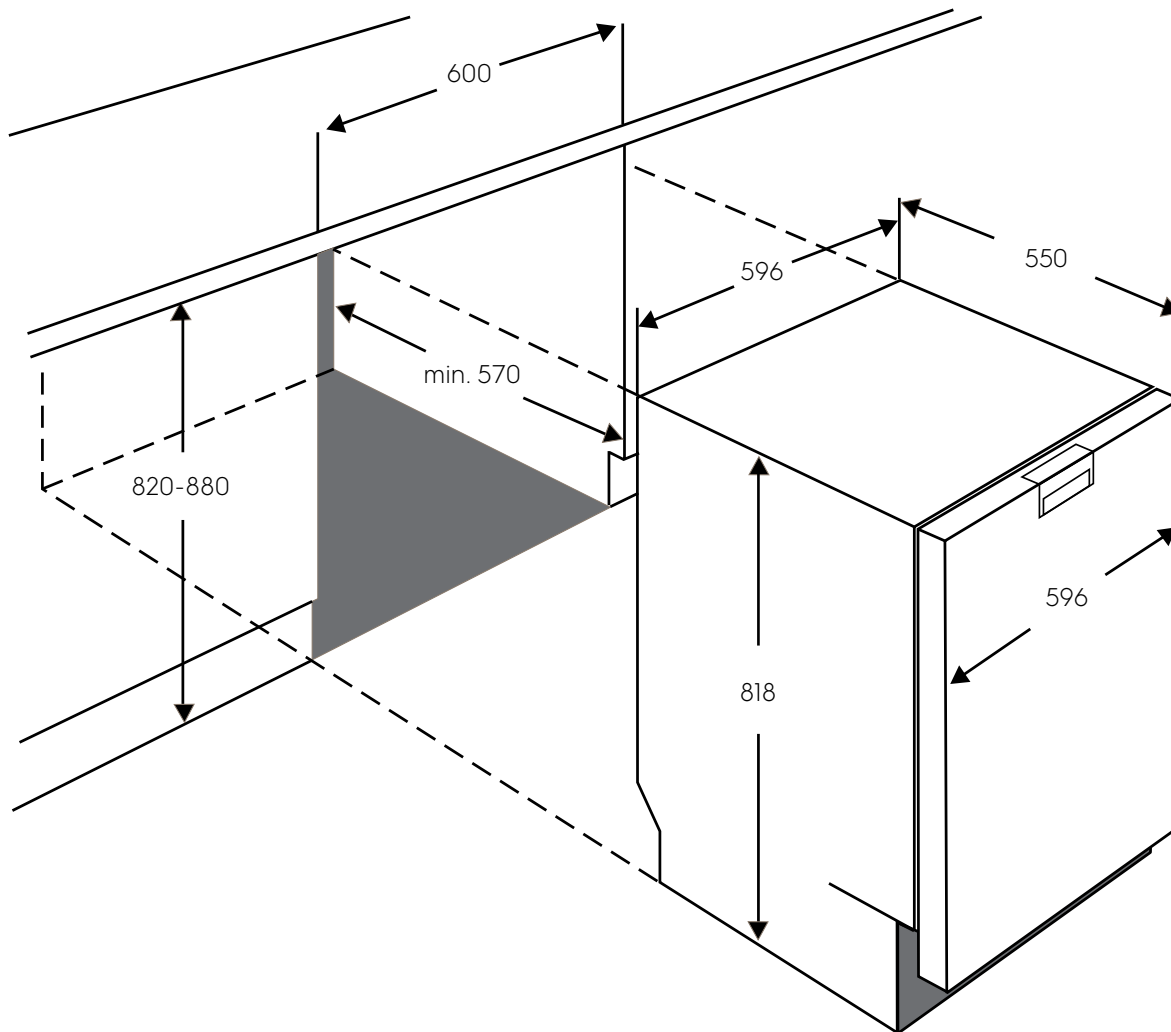

# Dimension Guide

### Dimensions

	width	height	depth
Cut-out (mm)	600	820-880	570
Product (mm)	596	818	550

**Please note!** Dimensions to be used as a guide only. All customers MUST refer to the user manual supplied with the product for detailed installation instructions.