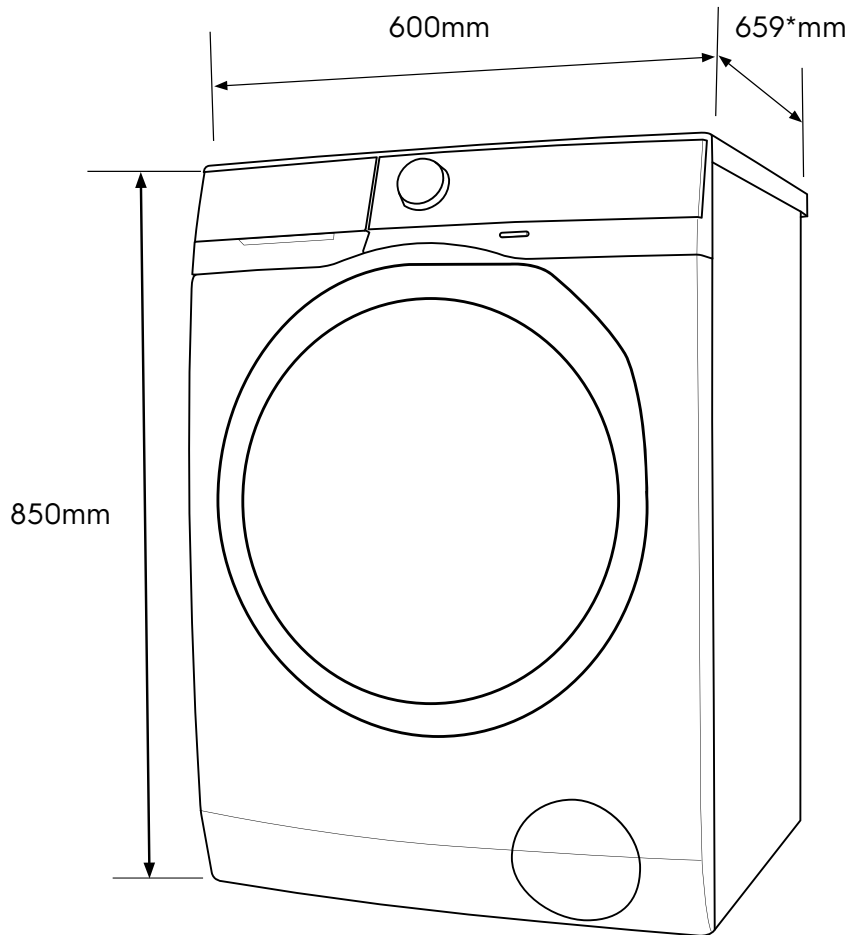

Dimension Guide

Front Load Washer

Model:
EWF9024ADSA

Dimensions			
	width	height	depth
Product (mm)	600	850	659

*Add 20mm for the hose protrusion at the back.

Please note! Dimensions to be used as a guide only. All customers MUST refer to the user manual supplied with the product for detailed installation instructions.