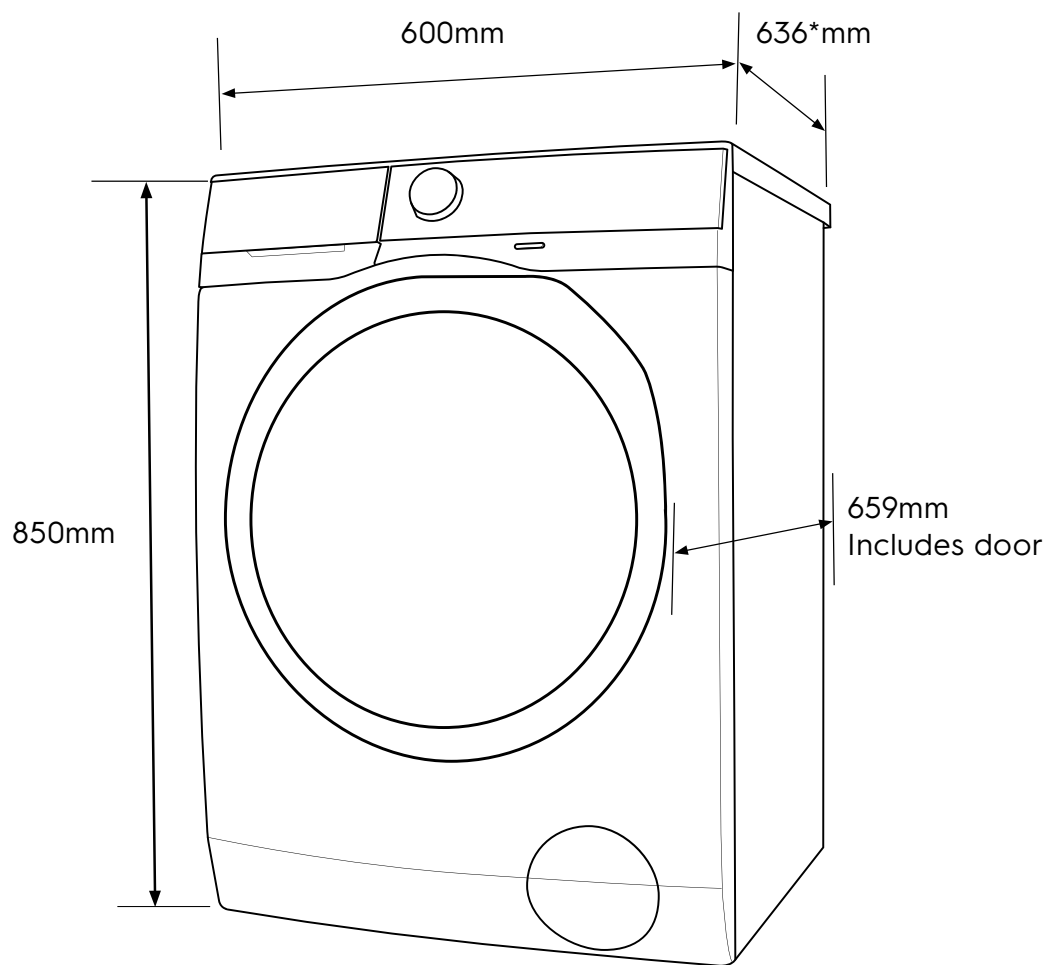

# Dimension Guide

## Front Load Washer

**Model:**  
EWF9024P5WB

Dimensions			
	width	height	depth
Product (mm)	600	850	636

\*Add 20mm for the hose protrusion at the back.

**Please note!** Dimensions to be used as a guide only. All customers MUST refer to the user manual supplied with the product for detailed installation instructions.