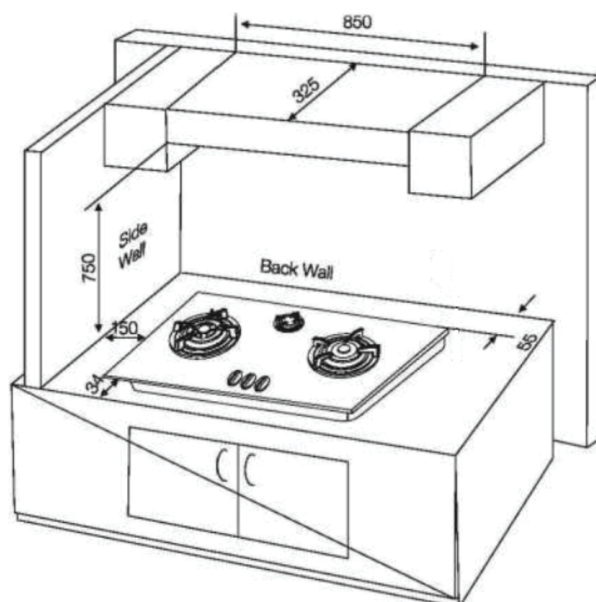

# Dimension Guide

## Built-in Gas Hob / 78cm

**Model:**  
EGT7838CK

Dimensions			
	width	height	depth
Cut-out (mm)	711		425
Product (mm)	780	150	460

\*To combustible surface (dimension is not relevant if the adjacent surface is non-combustible).

**Please note!** Dimensions to be used as a guide only. All customers MUST refer to the user manual supplied with the product for detailed installation instructions.

© 2021 Electrolux S.E.A PTE. LTD. E\_DIM\_EGT7838CK\_May21