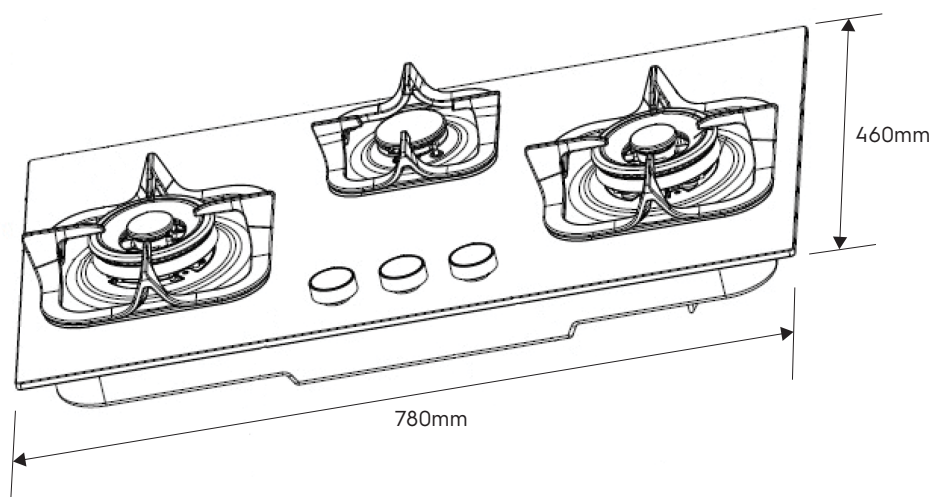

# Dimension Guide

## Built-in Gas Hob / 78cm

**Model:**  
EGT7838CK

Dimensions			
	width	height	depth
Cut-out (mm)	711		425
Product (mm)	780	150	460

\*To combustible surface (dimension is not relevant if the adjacent surface is non-combustible).

**Please note!** Dimensions to be used as a guide only. All customers MUST refer to the user manual supplied with the product for detailed installation instructions.

© 2021 Electrolux S.E.A PTE. LTD. E\_DIM\_EGT7838CK\_May21