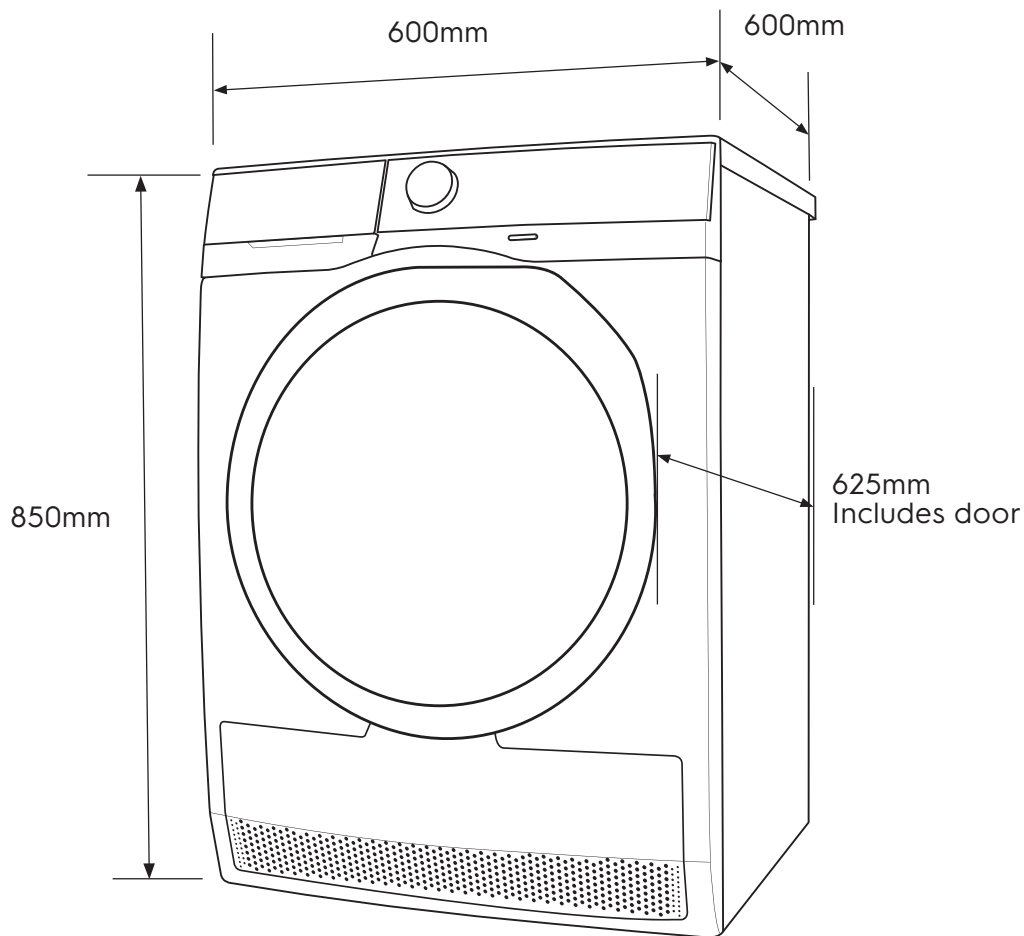

Dimension Guide

Venting Dryer

Model:
EDS854N3SB

| Dimensions | | | |
|--------------|-------|--------|-------|
| | width | height | depth |
| Product (mm) | 600 | 850 | 600 |

Please note! Dimensions to be used as a guide only. All customers MUST refer to the user manual supplied with the product for detailed installation instructions.